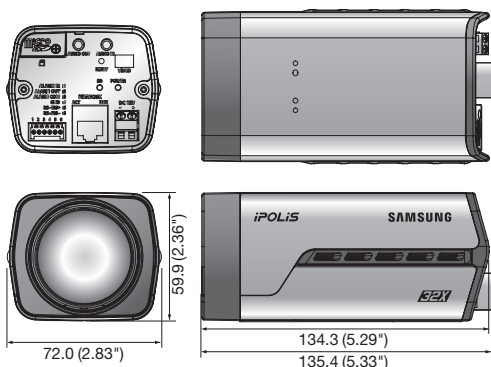

Dimensions

Unit : mm (inch)

Accessories (Optional)

	SNZ-6320N/P
VIDEO	
Imaging Device	1/2.8" 2.38M CMOS
Total / Effective Pixels	1952(H) x 1116(V), 2.18M / 1944(H) x 1104(V), 2.14M
Scanning System	Progressive
Min. Illumination	Color : 0.3Lux (1/30sec, F1.6, 50IRE), B/W : 0.03Lux (1/30sec, F1.6, 50IRE)
S / N Ratio	50dB
Video Output	CVBS : 1.0Vpp / 75Ω composite, 720 x 480(N), 720 x 576(P), for installation DIP connector type
LENS	
Focal Length (Zoom Ratio)	4.44 ~ 142.6mm (Optical 32x)
Max. Aperture Ratio	F1.6(Wide) / F4.4(Tele)
Angular Field of View	H : 62.8°(Wide) ~ 2.23°(Tele) / V : 36.80°(Wide) ~ 1.26°(Tele)
Min. Object Distance	1.5m (4.92ft)
Focus Control	Auto / Manual / One push
Lens / Mount Type	DC auto iris / Board-in type
OPERATIONAL	
Camera Title	Off / On (Displayed up to 45 characters)
Day & Night	Auto (ICR) / Color / B/W / External / Schedule
Backlight Compensation	Off / BLC
Wide Dynamic Range	120dB
Contrast Enhancement	SSDR (Samsung Super Dynamic Range) (Off / On)
Digital Noise Reduction	SSNR III (2D+3D noise filter) (Off / On)
Digital Image Stabilization	Off / On
Defog	Off / Auto / Manual
Motion Detection	Off / On (4ea 4 points polygonal zones)
Privacy Masking	Off / On (32 zones with 2 points of rectangle)
Gain Control	Off / Low / Middle / High
White Balance	ATW / AWC / Manual / Indoor / Outdoor / Mercury
Electronic Shutter Speed	Minimum / Maximum / Anti flicker (2 ~ 1/12,000sec)
Digital Zoom	16x
Flip / Mirror	Off / On
Intelligent Video Analytics	Tampering, Virtual line, Enter / Exit, (Dis)Appear, Audio detection, Face detection
Alarm I/O	Input 1ea / Output 1ea (Relay)
Remote Control Interface	RS-485
RS-485 Protocol	Samsung-T/E, Pelco-P/D, Panasonic, Honeywell, AD, Vicon, Bosch, GE
Alarm Triggers	Motion detection, Tampering, Audio detection, Face detection, Video analytics, Alarm input, Network disconnection
Alarm Events	File upload via FTP and E-mail, Notification via E-mail, Local storage(SD/SDHC/SDXC) or NAS recording at Network disconnected & Event (Alarm Triggers), External output
NETWORK	
Ethernet	RJ-45 (10/100BASE-T)
Video Compression Format	H.264 (MPEG-4 part 10/AVC), MJPEG
Resolution	1920 x 1080, 1280 x 1024, 1280 x 960, 1280 x 720, 1024 x 768, 800 x 600, 800 x 450, 720 x 576, 640 x 480, 640 x 360, 320 x 240, 320 x 180
Max. Framerate	H.264 : Max. 60fps at all resolutions MJPEG : 1920 x 1080, 1280 x 1024, 1280 x 960, 1280 x 720, 1024 x 768 : Max. 15fps 800 x 600, 800 x 450, 720 x 576, 640 x 480, 640 x 360, 320 x 240, 320 x 180 : Max. 30fps
Smart Codec	Manual mode (Area-based : 5ea), Face detection mode
Video Quality Adjustment	H.264 : Compression level, Target bitrate level control, MJPEG : Quality level control
Bitrate Control Method	H.264 : CBR or VBR, MJPEG : VBR
Streaming Capability	Multiple streaming (Up to 10 profiles)
Audio In	Selectable (Mic in / Line in), Supply voltage : 2.5V DC (4mA), Input impedance : approx. 2K Ohm
Audio Out	Line out (3.5mm stereo mini jack), Max output level : 1 Vrms
Audio Compression Format	G.711 u-law/G.726 selectable, G.726 (ADPCM) 8KHz, G.711 8KHz, G.726 : 16Kbps, 24Kbps, 32Kbps, 40Kbps
Audio Communication	Bi-directional audio
IP	IPv4, IPv6
Protocol	TCP/IP, UDP/IP, RTP(UDP), RTP(TCP), RTCP, RTSP, NTP, HTTP, HTTPS, SSL, DHCP, PPPoE, FTP, SMTP, IGMP, IGMP, SNMPv1/v2c/v3(MIB-2), ARP, DNS, DDNS, QoS, PIM-SM, UPnP, Bonjour
Security	HTTPS(SSL) login authentication, Digest login authentication IP address filtering, User access log, 802.1x authentication
Streaming Method	Unicast / Multicast
Max. User Access	10 users at unicast mode
Edge Storage	SD/SDHC/SDXC - motion Images recorded in the SD/SDHC/SDXC memory card can be downloaded. NAS (Network Attached Storage)
Application Programming Interface	ONVIF profile S, SUNAPI 2.0, S/NP 1.2
Webpage Language	English, French, German, Spanish, Italian, Chinese, Korean, Russian, Japanese, Swedish, Danish, Portuguese, Turkish, Polish, Czech, Rumanian, Serbian, Dutch, Croatian, Hungarian, Greek, Finnish, Norwegian
Web Viewer	Supported OS : Windows XP / VISTA / 7 / 8 / 8.1, MAC OS X 10.7 / 10.8 Supported Browser : Microsoft Internet Explorer (Ver. 8 ~ 11), Mozilla Firefox (Ver. 9 ~ 19), Google Chrome (Ver. 15 ~ 32) Apple Safari (Ver. 6.0.2(Mac OS X 10.8, 10.7 only), 5.1.7) * Mac OS X only
Central Management Software	SmartViewer, SSM, Mobile viewer
ENVIRONMENTAL	
Operating Temperature / Humidity	-10°C ~ +55°C (+14°F ~ +131°F) / Less than 90% RH
Storage Temperature / Humidity	-30°C ~ +60°C (-22°F ~ +140°F) / Less than 90% RH
ELECTRICAL	
Input Voltage / Current	12V DC, PoE (IEEE802.3af class 3)
Power Consumption	Max. 9.0W (12V DC) / Max. 10.0W (PoE)
MECHANICAL	
Color / Material	Dark gray / Metal
Dimensions (WxH)	72.0 x 59.9 x 135.4mm (2.83" x 2.36" x 5.33")
Weight	540g (1.19 lb)