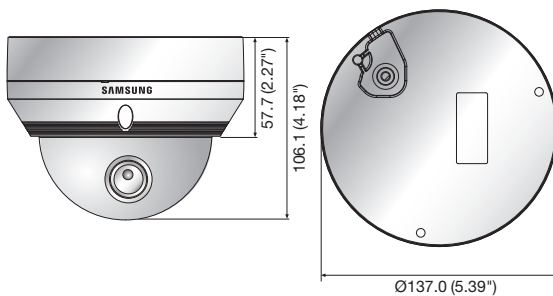

Dimensions

Unit : mm (inch)

Accessories (Optional)

SBP-301HM2 SBP-300LM SBP-300CM SBP-300WM1 SBP-300WM SBP-300B SBP-300PM SBP-300KM

	SCV-5085N	SCV-5085P
VIDEO		
Imaging Device	1/3" 1.3M CMOS	
Total Pixels	1,312(H) x 1,069(V)	
Effective Pixels	1,305(H) x 1,049(V)	
Scanning System	Progressive scan	
Synchronization	Internal	
Frequency	H : 15.734KHz / V : 59.94Hz	H : 15.625KHz / V : 50Hz
Horizontal Resolution	Color : 1000TV lines, B/W : 1000TV lines	
Min. Illumination	Color : 0.03Lux (F1.2, 50IRE), 0.001Lux (1sec, F1.2, 50IRE), 0.01Lux (F1.2, 30IRE), 0.0003Lux (1sec, F1.2, 30IRE) B/W : 0.003Lux (F1.2, 50IRE), 0.0001Lux (1sec, F1.2, 50IRE), 0.001Lux (F1.2, 30IRE), 0.00003Lux (1sec, F1.2, 30IRE)	
S / N Ratio	52dB (AGC off, Weight on)	
Video Output	CVBS : 1.0Vpp / 75Ω composite	
LENS		
Focal Length (Zoom Ratio)	3 ~ 8.5mm (2.8x) motorized varifocal lens	
Max. Aperture Ratio	F1.2	
Angular Field of View	H : 105.5°(Wide) ~ 37.1°(Tele) / V : 57.5°(Wide) ~ 21°(Tele)	
Min. Object Distance	0.5m (1.64ft)	
Focus Control	Manual	
Lens Type	DC auto iris	
Mount Type	Board type	
OPERATIONAL		
On Screen Display	English, Chinese, Korean, Japanese, German, Italian, French, Spanish, Russian, Czech, Polish, Romanian, Serbian, Swedish, Danish, Turkish, Portuguese	
Camera Title	Off / On (Displayed 15 characters)	
Day & Night	Auto (ICR) / External / Color / B/W	
Backlight Compensation	Off / User BLC / HLC / WDR	
Wide Dynamic Range	120dB	
Contrast Enhancement	SSDR (Off / On)	
Digital Noise Reduction	SSNR IV (Off / On)	
Defog	Off / Auto / Manual	
Purple Fringe Reduction	Off / Low / Middle / High	
Digital Image Stabilization	Off / On	
Tampering	Off / On	
Motion Detection	Off / On	
Intelligent Video Analytics	Fence, (Dis)Appear, Counting (Off / On)	
Privacy Masking	Off / On (24 programmable zones with 4 points polygonal masking)	
Gain Control	Off / Low / Middle / High	
White Balance	ATW / Outdoor / Indoor / Manual / AWC / Mercury (1,800K° ~ 10,500K°)	
Electronic Shutter Speed	1sec ~ 1/12,000sec	
Digital Zoom	Off / On (1x ~ 16x)	
Reverse	Off / H-Rev / V-Rev / HV-Rev	
Profile	Basic, Day & Night, Backlight, ITS, Indoor, User	
Alarm	1 Out	
Communication	Coaxial control (SPC-300 compatible)	
Protocol	Coax : Pelco-C (Coaxitron)	
ENVIRONMENTAL		
Operating Temperature / Humidity	-30°C ~ +55°C (-22°F ~ +131°F) / Less than 90% RH *Start up should be done at above -10°C (+14°F)	
Ingress Protection	IP66	
Vandal Resistance	IK10	
ELECTRICAL		
Input Voltage / Current	Dual (24V AC & 12V DC ±10%)	
Power Consumption	Max. 5W	
MECHANICAL		
Color / Material	Ivory / Aluminum	
Dimensions (WxH)	Ø137.0 x 106.1mm (Ø5.39" x 4.18")	
Weight	772g (1.7 lb)	