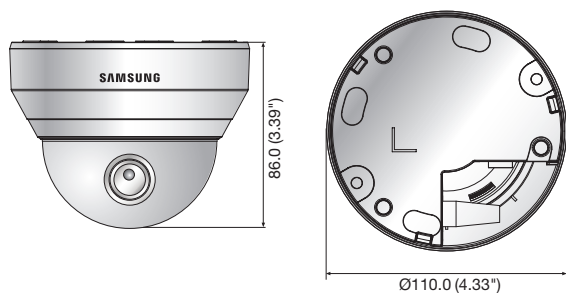

Dimensions

Unit : mm (inch)