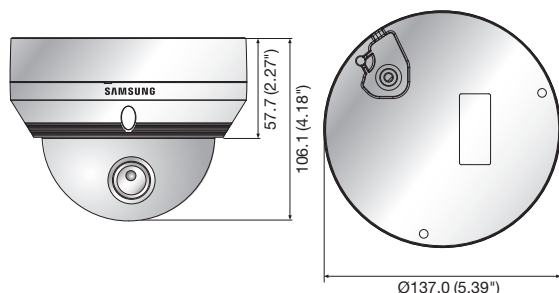

Dimensions

Unit : mm (inch)

Accessories (Optional)

SBP-301HM2 SBP-300LM SBP-300CM SBP-300WM1 SBP-300WM SBP-300B SBP-300PM SBP-300KM

	SCV-5083N	SCV-5083P
VIDEO		
Imaging Device	1/3" 1.3M CMOS	
Total Pixels	1,312(H) x 1,069(V)	
Effective Pixels	1,305(H) x 1,049(V)	
Scanning System	Progressive scan	
Synchronization	Internal	
Frequency	H : 15.734KHz / V : 59.94Hz	H : 15.625KHz / V : 50Hz
Horizontal Resolution	Color : 1000TV lines, B/W : 1000TV lines	
Min. Illumination	Color : 0.03Lux (F1.2, 50IRE), 0.001Lux (1sec, F1.2, 50IRE), 0.01Lux (F1.2, 30IRE), 0.0003Lux (1sec, F1.2, 30IRE) B/W : 0.003Lux (F1.2, 50IRE), 0.0001Lux (1sec, F1.2, 50IRE), 0.001Lux (F1.2, 30IRE), 0.00003Lux (1sec, F1.2, 30IRE)	
S / N Ratio	52dB (AGC off, Weight on)	
Video Output	CVBS : 1.0 Vpp / 75Ω composite	
LENS		
Focal Length (Zoom Ratio)	2.8 ~ 10.5mm (3.8x) varifocal	
Max. Aperture Ratio	F1.2	
Angular Field of View	H : 91.5°(Wide) ~ 27.7°(Tele) / V : 68.3°(Wide) ~ 20.8°(Tele)	
Min. Object Distance	0.5m (1.64ft)	
Focus Control	Manual	
Lens Type	DC auto iris	
Mount Type	Board type	
OPERATIONAL		
On Screen Display	English, Chinese, Korean, Japanese, German, Italian, French, Spanish, Russian, Czech, Polish, Romanian, Serbian, Swedish, Danish, Turkish, Portuguese	
Camera Title	Off / On (Displayed 15 characters)	
Day & Night	Auto (ICR) / External / Color / B/W	
Backlight Compensation	Off / User BLC / HLC / WDR	
Wide Dynamic Range	120dB	
Contrast Enhancement	SSDR (Off / On)	
Digital Noise Reduction	SSNR IV (Off / On)	
Defog	Off / Auto / Manual	
Purple Fringe Reduction	Off / Low / Middle / High	
Digital Image Stabilization	Off / On	
Tampering	Off / On	
Motion Detection	Off / On	
Intelligent Video Analytics	Fence, (Dis)Appear, Counting (Off / On)	
Privacy Masking	Off / On (24 programmable zones with 4 points polygonal masking)	
Gain Control	Off / Low / Middle / High	
White Balance	ATW / Outdoor / Indoor / Manual / AWC / Mercury (1,800K° ~ 10,500K°)	
Electronic Shutter Speed	1sec ~ 1/12,000sec	
Digital Zoom	Off / On (1x ~ 16x)	
Reverse	Off / H-Rev / V-Rev / HV-Rev	
Profile	Basic, Day & Night, Backlight, ITS, Indoor, User	
Alarm	1 Out	
Communication	Coaxial control (SPC-300 compatible)	
Protocol	Coax : Pelco-C (Coaxitron)	
ENVIRONMENTAL		
Operating Temperature / Humidity	-10°C ~ +55°C (+14°F ~ +131°F) / Less than 90% RH	
Ingress Protection	IP66	
Vandal Resistance	IK10	
ELECTRICAL		
Input Voltage / Current	Dual (24V AC & 12V DC ±10%)	
Power Consumption	Max. 5.6W	
MECHANICAL		
Color / Material	Ivory / ALDC	
Dimensions (WxH)	Ø137.0 x 106.1mm (Ø5.39" x 4.18")	
Weight	720g (1.59 lb)	