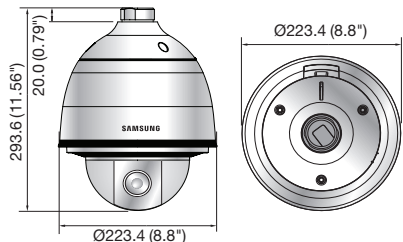

Dimensions

Unit : mm (inch)

SNP-6321H

SNP-6321