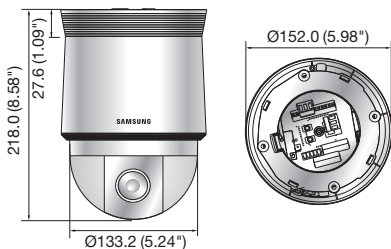

SNP-6321H/6321

2Megapixel Full HD 32x Network PTZ Dome Camera

Key Features

- Max. 2M (1920 x 1080) resolution
- 16 : 9 Full HD (1080p) resolution support
- 4.44 ~ 142.6mm (32x) optical zoom, 16x digital zoom
- H.264, MJPEG dual codec, Multiple streaming
- Day & Night (ICR), WDR (120dB), Intelligent video analytics
- PoE+, SD/SDHC/SDXC memory slot, Bi-directional audio support
- IP66 / NEMA4X / IK10 (SNP-6321H)
  IK10 (SNP-6321 + SHP-3701H only)

Dimensions

Unit : mm (inch)

SNP-6321H

SNP-6321

Accessories (Optional)

* Data recorded on an SD memory card may be lost or damaged by data access during power-off, mechanical shock, memory card detachment, or other operations. Data loss or damage can also occur when a memory card reaches end of life, which varies according to operational conditions. No guarantee is given against damage (including passive damage).